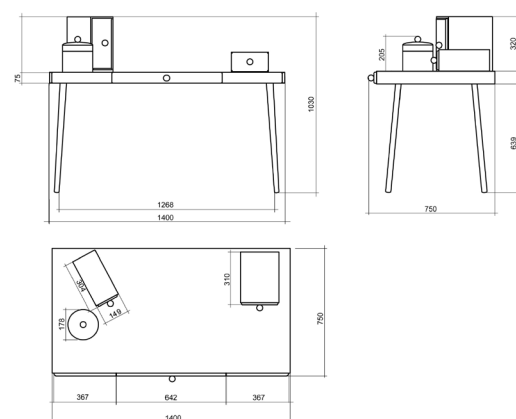

DIMENSIONS & WEIGHT

PRODUCT

PACKAGING

HEIGHT	103 cm	34 cm
WIDTH	140 cm	148 cm
DEPTH	75 cm	86 cm
WEIGHT	40 kg (net)	48 kg (gross)

OTHERS DETAILS

MAINTENANCE

- Do not use strong cleaning agents or abrasives.
- Avoid placing the furniture near direct sunlight, heater, cooling vents or moon.
- Clean with a soft damp cloth.
- For KD (Knocked down) item, periodically check (Every 90 days) to make sure that the bolts are still fully tightened.