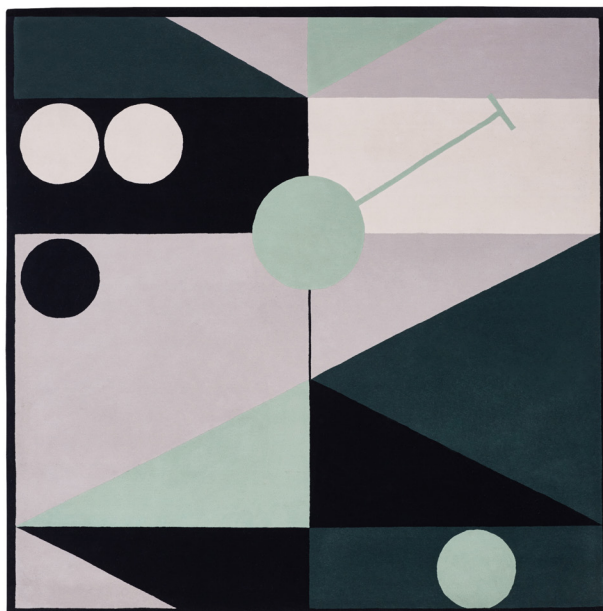

## SHANGHAI BY NIGHT

RUG N°1 - 2017

Design by THOMAS DARIEL

Vibration, perspective, energy. Shanghai By Night is an interpretation of what could define the gigantic City that is Shanghai.

#### COLORS

Grey  
Celadon  
Green  
Black