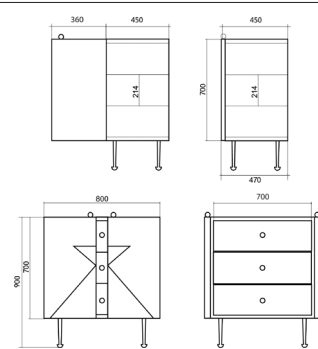

Maisondada.

YIN - YANG

CHEST OF DRAWERS - 2017

Design by THOMAS DARIEL

These two chest drawers are Maison Dada's geometrical interpretation of the Chinese philosophical concept Yin and Yang, which describes how opposite or contrary forces are actually complementary.

MATERIALS & FINISHES	COLORS	MATERIALS	
	Black ● Wood ●	YIN: FUR-YY-YIN - Black patterns with natural colour body - Legs in black powder coated metal - Body in black-stained ash veneer and natural colour ash veneer - Front and back clad in matte painted finish - Knob in solid wood painted in matte finish	YANG: FUR-YY-YANG - Natural colour patterns with black body - Legs in black powder coated metal - Body in black-stained ash veneer and natural colour ash veneer - Front and back clad in matte painted finish - Knob in solid wood painted in matte finish
DIMENSIONS & WEIGHT		PRODUCT	PACKAGING
OTHERS DETAILS			
	HEIGHT	90 cm	95 cm
	WIDTH	80 cm	86 cm
	DEPTH	45 cm	61 cm
	WEIGHT	50 kg (net)	80 kg (gross)
	MAINTENANCE	- Do not use strong cleaning agents or abrasives. - Avoid placing the furniture near direct sunlight, heater, cooling vents or moon. - Clean with a soft damp cloth.	
	SAFETY	Do not stand or step on the furniture.	