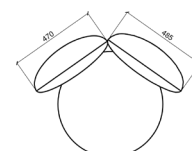

DIMENSIONS & WEIGHT

PRODUCT

PACKAGING

HEIGHT

90 cm

95 cm

WIDTH

83 cm

69 cm

DEPTH

66 cm

69 cm

SEAT HEIGHT

45 cm

WEIGHT

20 kg (net)

22 kg (gross)