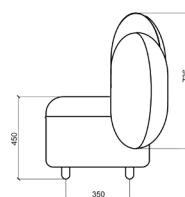

DIMENSIONS & WEIGHT

PRODUCT

PACKAGING

HEIGHT

90 cm

95 cm

WIDTH

83 cm

69 cm

DEPTH

66 cm

69 cm

SEAT HEIGHT

45 cm

WEIGHT

20 kg (net)

22 kg (gross)