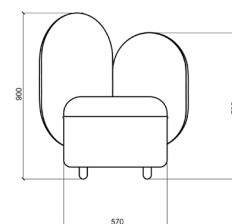

DIMENSIONS & WEIGHT

PRODUCT

PACKAGING

HEIGHT

90 cm

95 cm

WIDTH

83 cm

69 cm

DEPTH

66 cm

69 cm

SEAT HEIGHT

45 cm

WEIGHT

20 kg (net)

22 kg (gross)