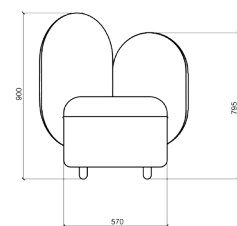

### DIMENSIONS & WEIGHT

#### PACKAGING

HEIGHT

90 cm

95 cm

WIDTH

81.2 cm

69 cm

DEPTH

66 cm

69 cm

SEAT HEIGHT

45 cm

WEIGHT

20 kg (net)

22 kg (gross)