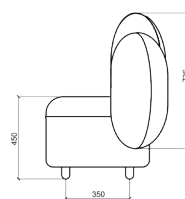

### DIMENSIONS & WEIGHT

#### PACKAGING

HEIGHT

90 cm

95 cm

WIDTH

81.2 cm

69 cm

DEPTH

66 cm

69 cm

SEAT HEIGHT

45 cm

WEIGHT

20 kg (net)

22 kg (gross)