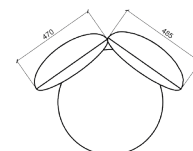

### DIMENSIONS & WEIGHT

#### PACKAGING

HEIGHT

90 cm

95 cm

WIDTH

81.2 cm

69 cm

DEPTH

66 cm

69 cm

SEAT HEIGHT

45 cm

WEIGHT

20 kg (net)

22 kg (gross)