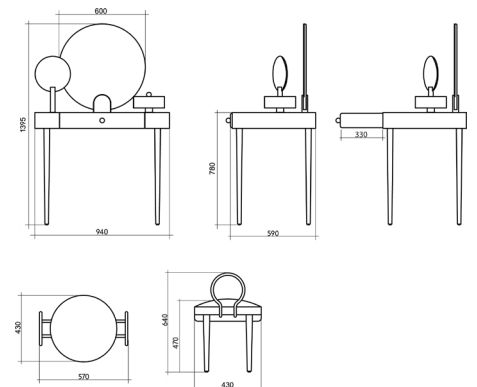

DIMENSIONS & WEIGHT

PRODUCT

PACKAGING

HEIGHT

139,5 cm

95 cm

WIDTH

94 cm

101 cm

DEPTH

62 cm

66 cm

SEAT HEIGHT

44 cm

WEIGHT

64 kg (net)

101 kg (gross)