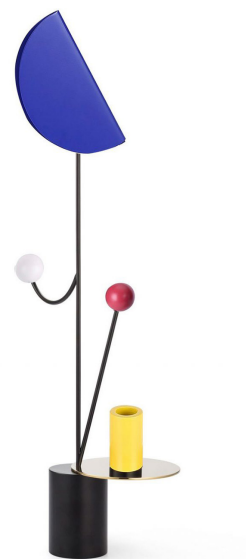

## LES IMMOBILES

CANDLE HOLDER N°6 - 2020

Design by THOMAS DARIEL

Whimsical, abstract and refined, Les Immobiles collection pays homage to these prodigious artists such as Rodchenko, Calder or Tinguely, who once claimed to question movement, gravity and perception.

MATERIALS & FINISHES	PRODUCT NO	COLORS	MATERIALS
	ACC-IMM-CH6	Black  Yellow  Blue  Red  White 	- Base in black powder metal - Black, yellow, blue, white and red powder coated metal
DIMENSIONS & WEIGHT		PRODUCT	PACKAGING
	HEIGHT	60 cm	65,5 cm
	WIDTH	20,5 cm	27,5 cm
	DEPTH	18,7 cm	25,5 cm
	WEIGHT	2 kg (net)	3,5 kg (gross)
			
OTHERS DETAILS	MAINTENANCE	- Do not use strong cleaning agents or abrasives. - Avoid placing the furniture near direct sunlight, heater, cooling vents or moon. - Clean with a soft damp cloth.	
	SAFETY	- Never leave a candle burning unattended; extinguish any burning flame when you leave the room. - Extinguish the candle by suffocating the flame. - Never place a candle holder beneath or in the immediate proximity of combustible materials (e.g. curtains, table clothes).	